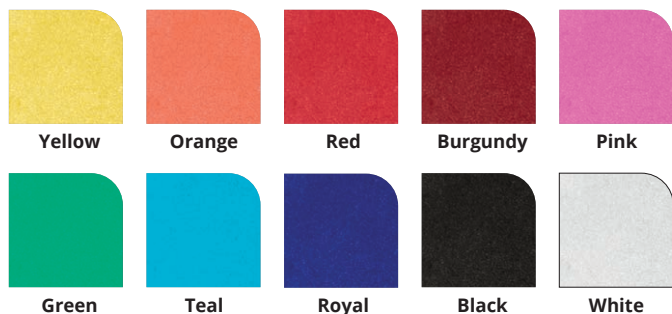

Custom Order Badge Satin Ribbon Widths:

- 2"
- 2½"
- 3"
- 4"
- 5"
- 6"
- 8"
- 9"
- 12"

Also available in 25-, 50-, & 100-yard rolls. See website for more details.

Larger widths available. Please inquire.

See page 80 for available Badge Satin ribbon colors.

Scissor Colors Available:

25" LARGE SCISSORS

Silver blades only.

Imprint	Item #	1 Pair	2-4	5-9	10-19	20+
	EGSCISSOR25	300.00	290.00	280.00	270.00	260.00 A
PLAIN	SCISSOR25	170.00	160.00	150.00	140.00	134.00 A